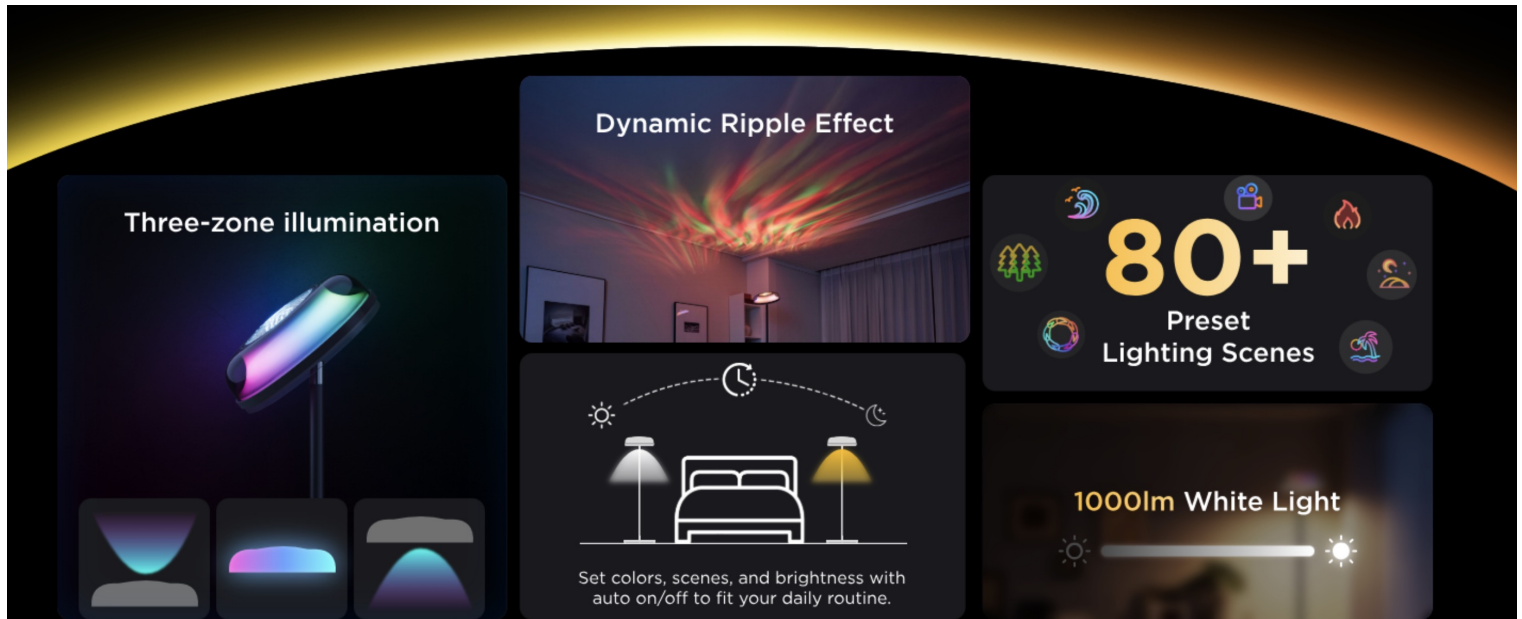

RGBWW +RGBIC +WW Uplighter Floor Lamp

Transform your space with our uplighter floor lamp, featuring three dynamic lighting zones. With tri-zone independent lamps and five adjustable modes, it adapts to your lighting needs for any occasion.

- Upper ripple wall-washing + Middle ambient lighting + Lower daily illumination, 3 lighting zones.
- Unique textured lens and rotating corrugated sheet design bring dynamic ripple effects.
- Tri-zone independent lamp with 6 modes available, catering to medium and high-level lighting.
- Set the scene color and state changes at different periods with the "Auto-Run" feature.
- With a minimalist aesthetic design, this uplighter floor lamp fits a variety of home styles.
- Intelligent ecosystem. Compatible with Alexa, Google Assistant, and Matter, offering more convenient usability
- Durable with aluminum material and cooling holes to emit heat.